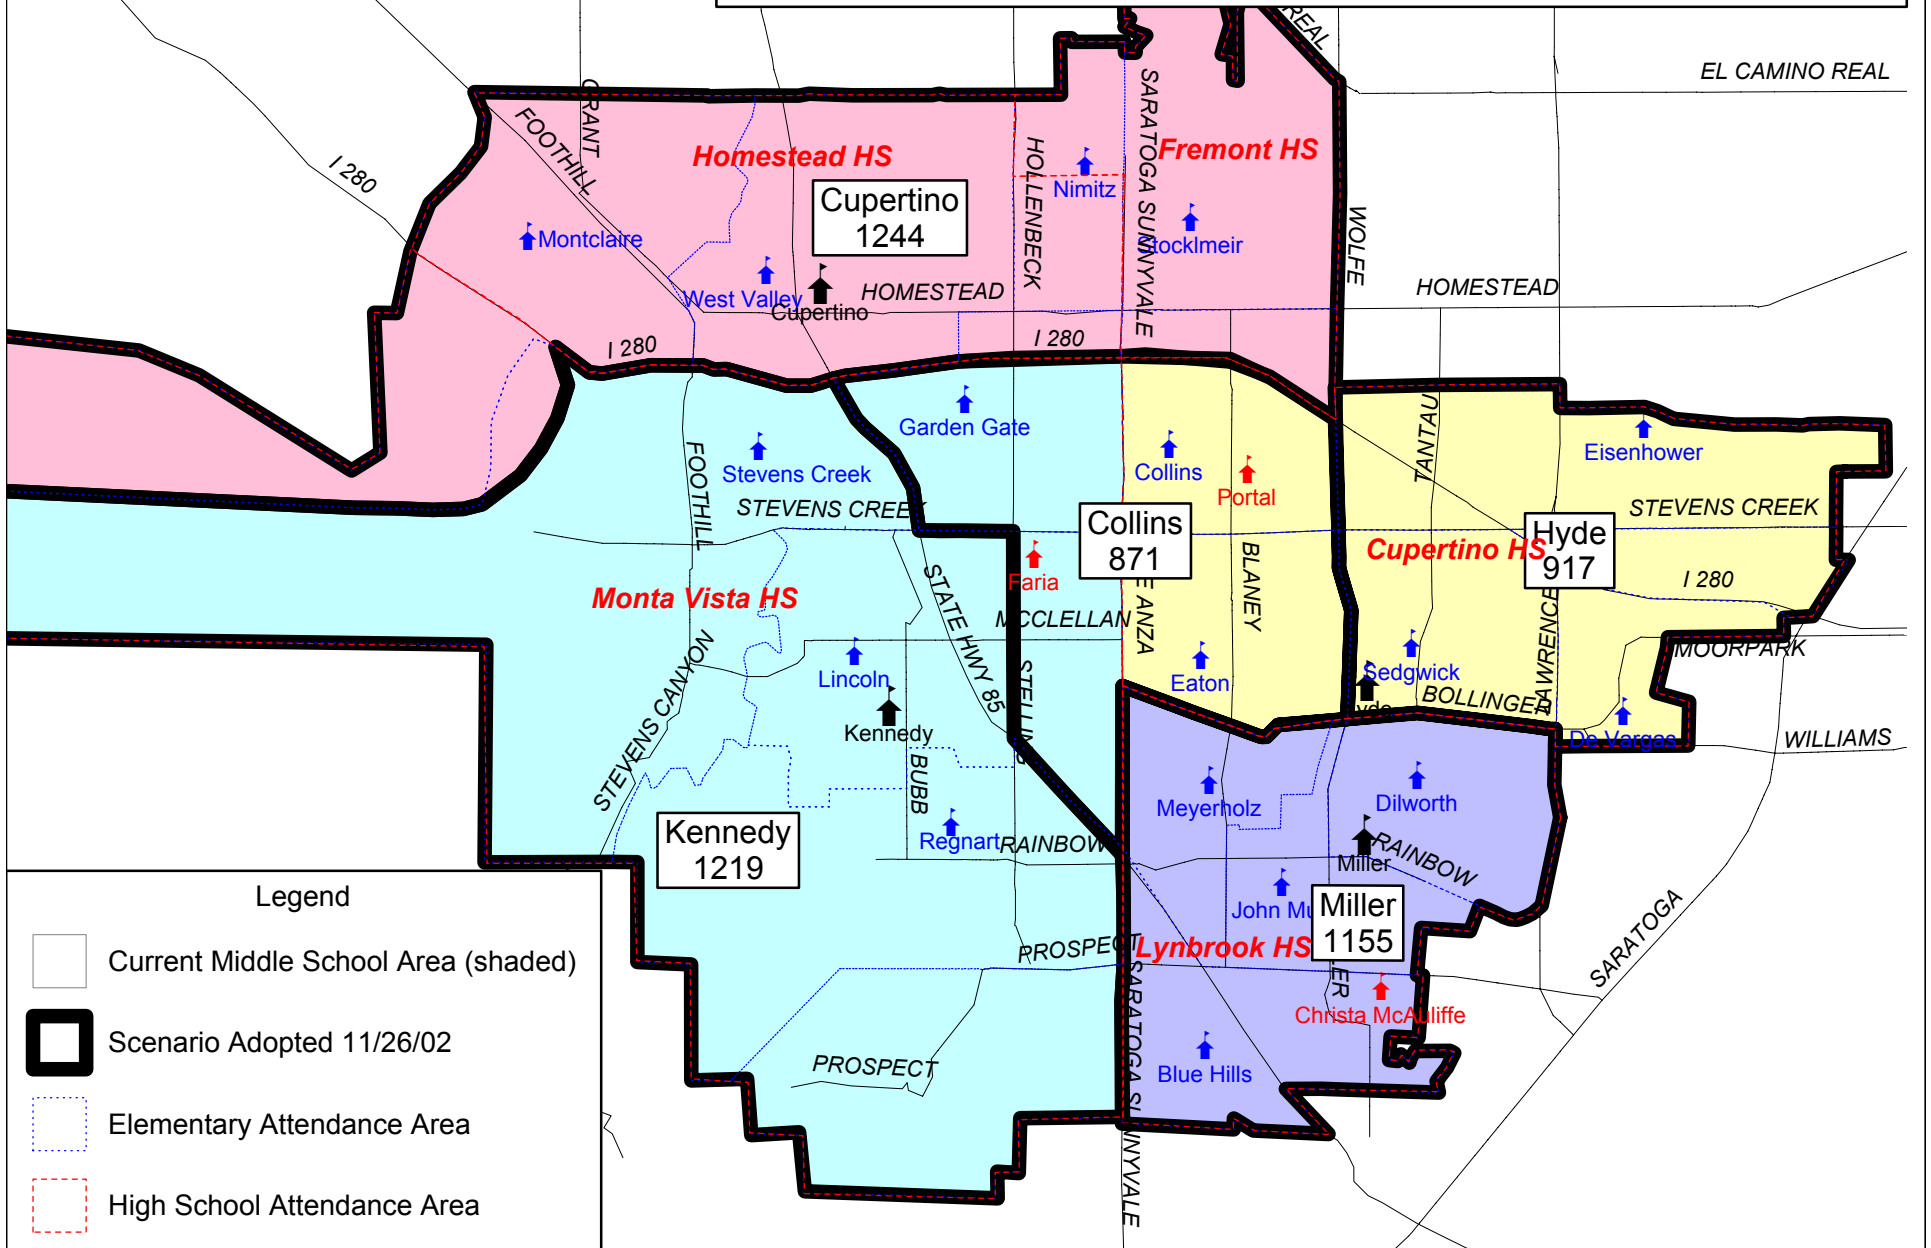

Cupertino USD Middle School Attendance Areas

Adopted November 26, 2002 for Use Beginning Fall 2005

Fall 2001 6th-8th grade resident counts

Legend

- Current Middle School Area (shaded)
- Scenario Adopted 11/26/02
- Elementary Attendance Area
- High School Attendance Area